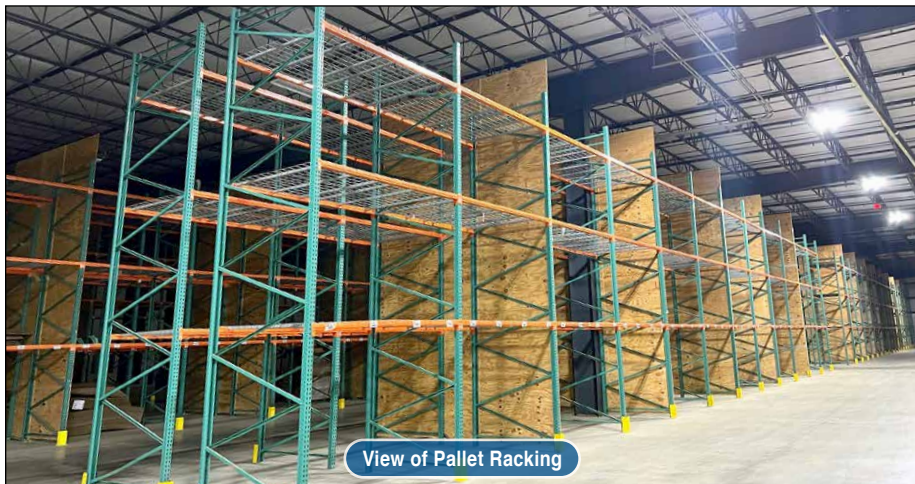

SPXFLOW Mixer Agitator

View of Pallet Racking