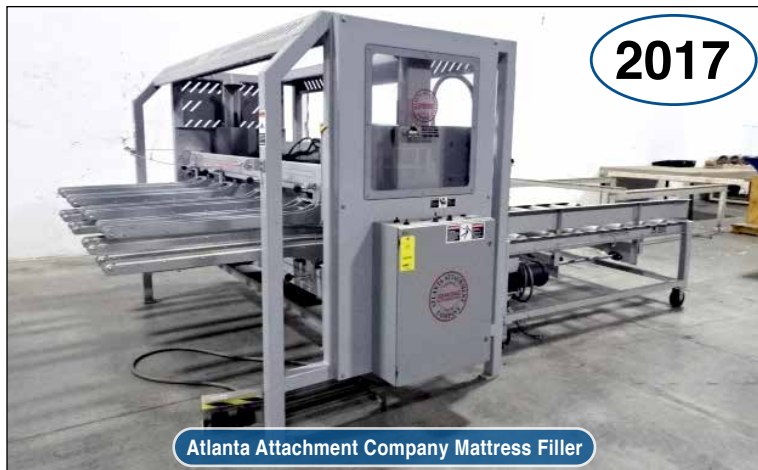

2015

Bright Group Foam Line

2017

Atlanta Attachment Company Mattress Filler

Atlanta Attachment Glue Laminator

VISIT WEBSITE AND BIDSPOTTER FOR COMPLETE SPECS, THE AUCTION IS UP: **BidSpotter**

224.927.5320
pplauctions.com